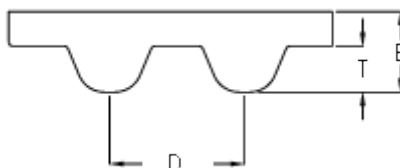

Data Sheet

Article number: 602932750249

Description: Gates timing belt POWERGRIP®
GTX 1120 8MX 50

Measures

D (Pitch)	= 8
Height B mm	= 5.6
Height T mm	= 3.4
Length	= 1120
Number of teeth	= 140
Type	= 1120 8MX 50
Width	= 50